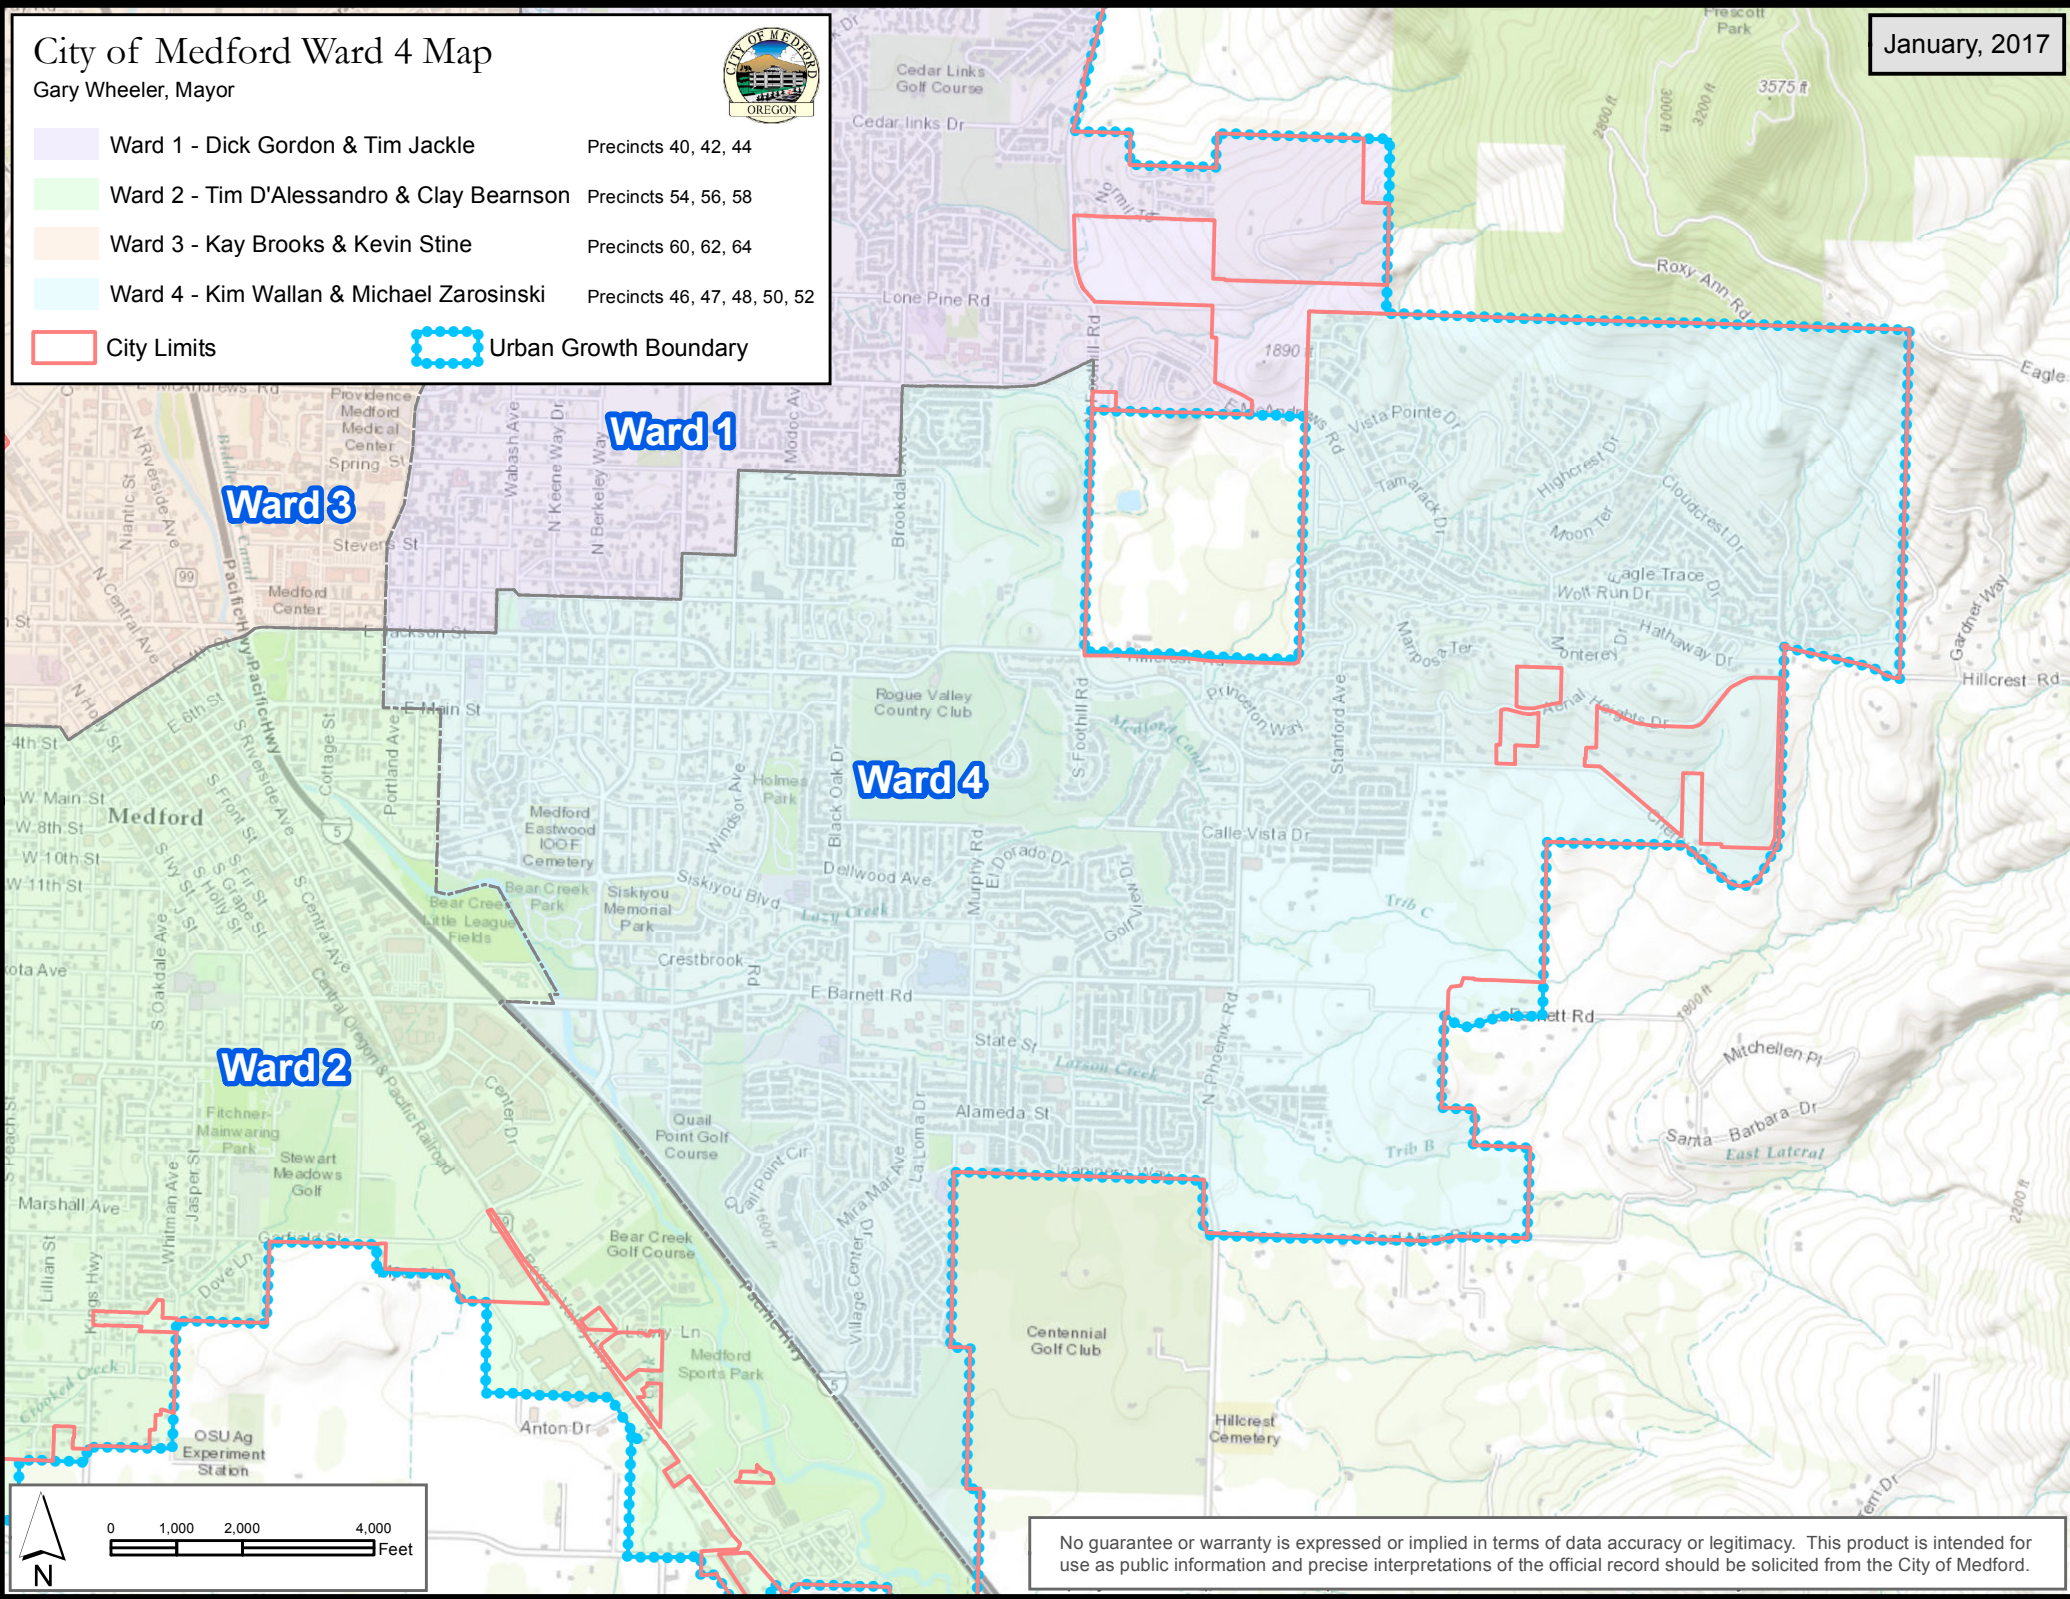

# City of Medford Ward 4 Map

Gary Wheeler, Mayor

January, 2017

- Ward 1 - Dick Gordon & Tim Jackle Precincts 40, 42, 44
- Ward 2 - Tim D'Alessandro & Clay Bearson Precincts 54, 56, 58
- Ward 3 - Kay Brooks & Kevin Stine Precincts 60, 62, 64
- Ward 4 - Kim Wallan & Michael Zarosinski Precincts 46, 47, 48, 50, 52
- City Limits
- Urban Growth Boundary