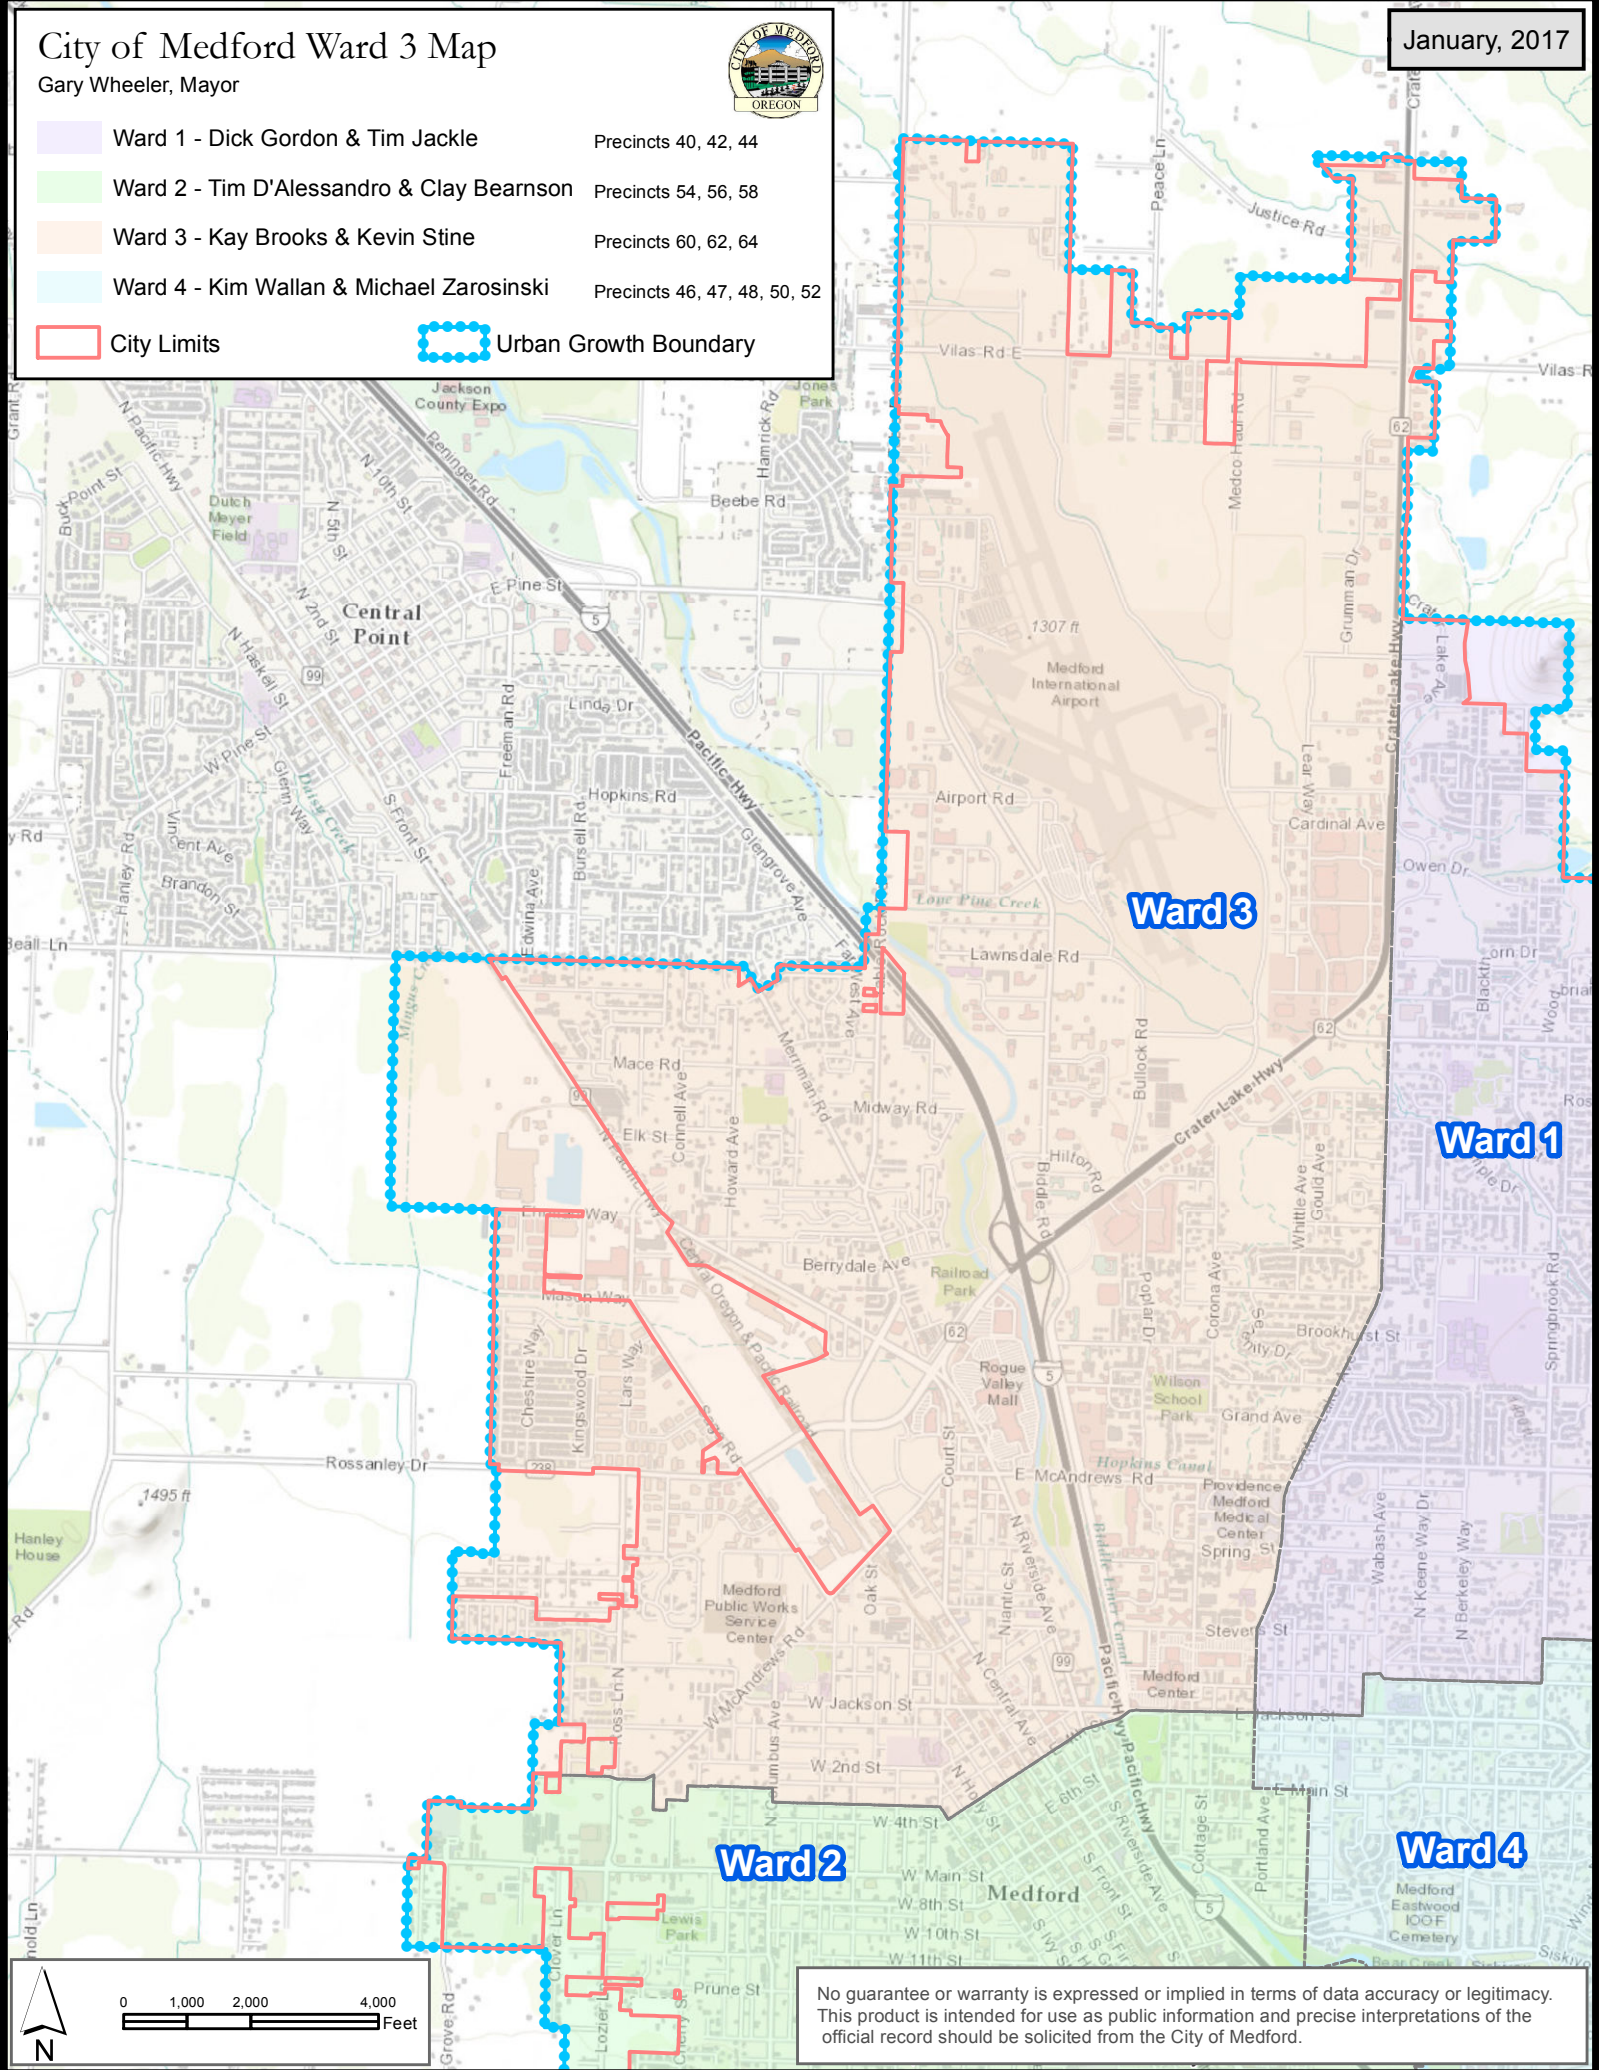

City of Medford Ward 3 Map

Gary Wheeler, Mayor

January, 2017

	Ward 1 - Dick Gordon & Tim Jackle	Precincts 40, 42, 44
	Ward 2 - Tim D'Alessandro & Clay Bearnson	Precincts 54, 56, 58
	Ward 3 - Kay Brooks & Kevin Stine	Precincts 60, 62, 64
	Ward 4 - Kim Wallan & Michael Zarosinski	Precincts 46, 47, 48, 50, 52
	City Limits	
	Urban Growth Boundary	

Ward 3

Ward 1

Ward 2

Ward 4

No guarantee or warranty is expressed or implied in terms of data accuracy or legitimacy. This product is intended for use as public information and precise interpretations of the official record should be solicited from the City of Medford.