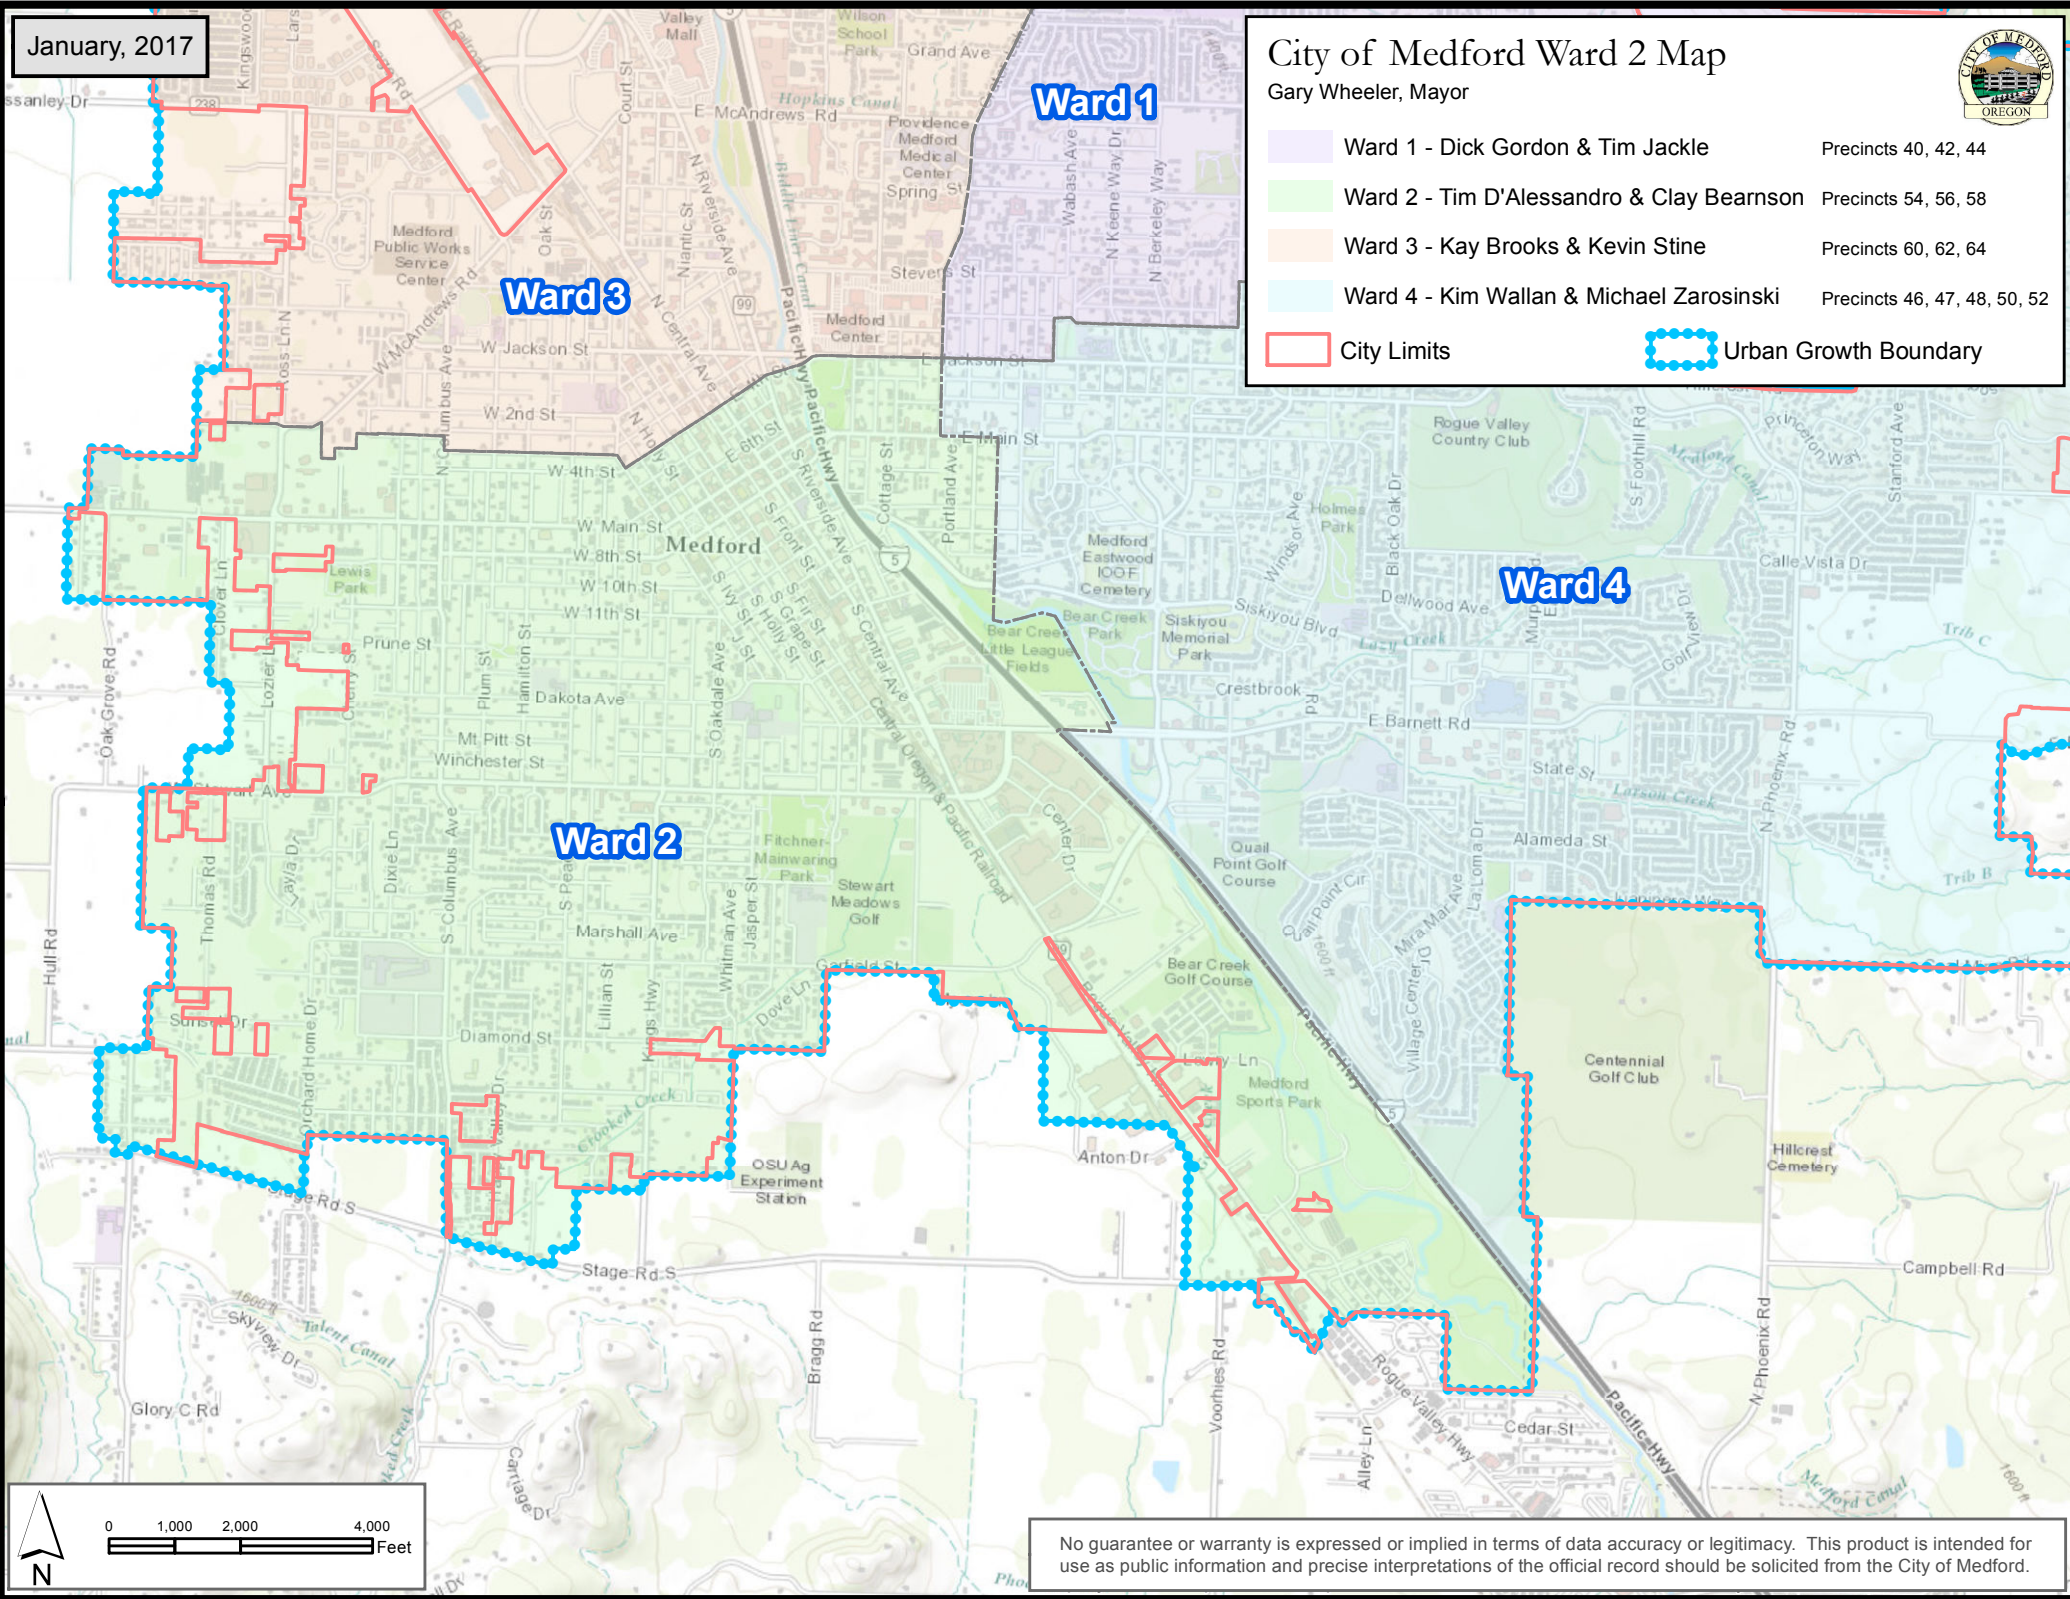

January, 2017

City of Medford Ward 2 Map

Gary Wheeler, Mayor

	Ward 1 - Dick Gordon & Tim Jackle	Precincts 40, 42, 44
	Ward 2 - Tim D'Alessandro & Clay Bearnson	Precincts 54, 56, 58
	Ward 3 - Kay Brooks & Kevin Stine	Precincts 60, 62, 64
	Ward 4 - Kim Wallan & Michael Zarosinski	Precincts 46, 47, 48, 50, 52
	City Limits	
	Urban Growth Boundary	