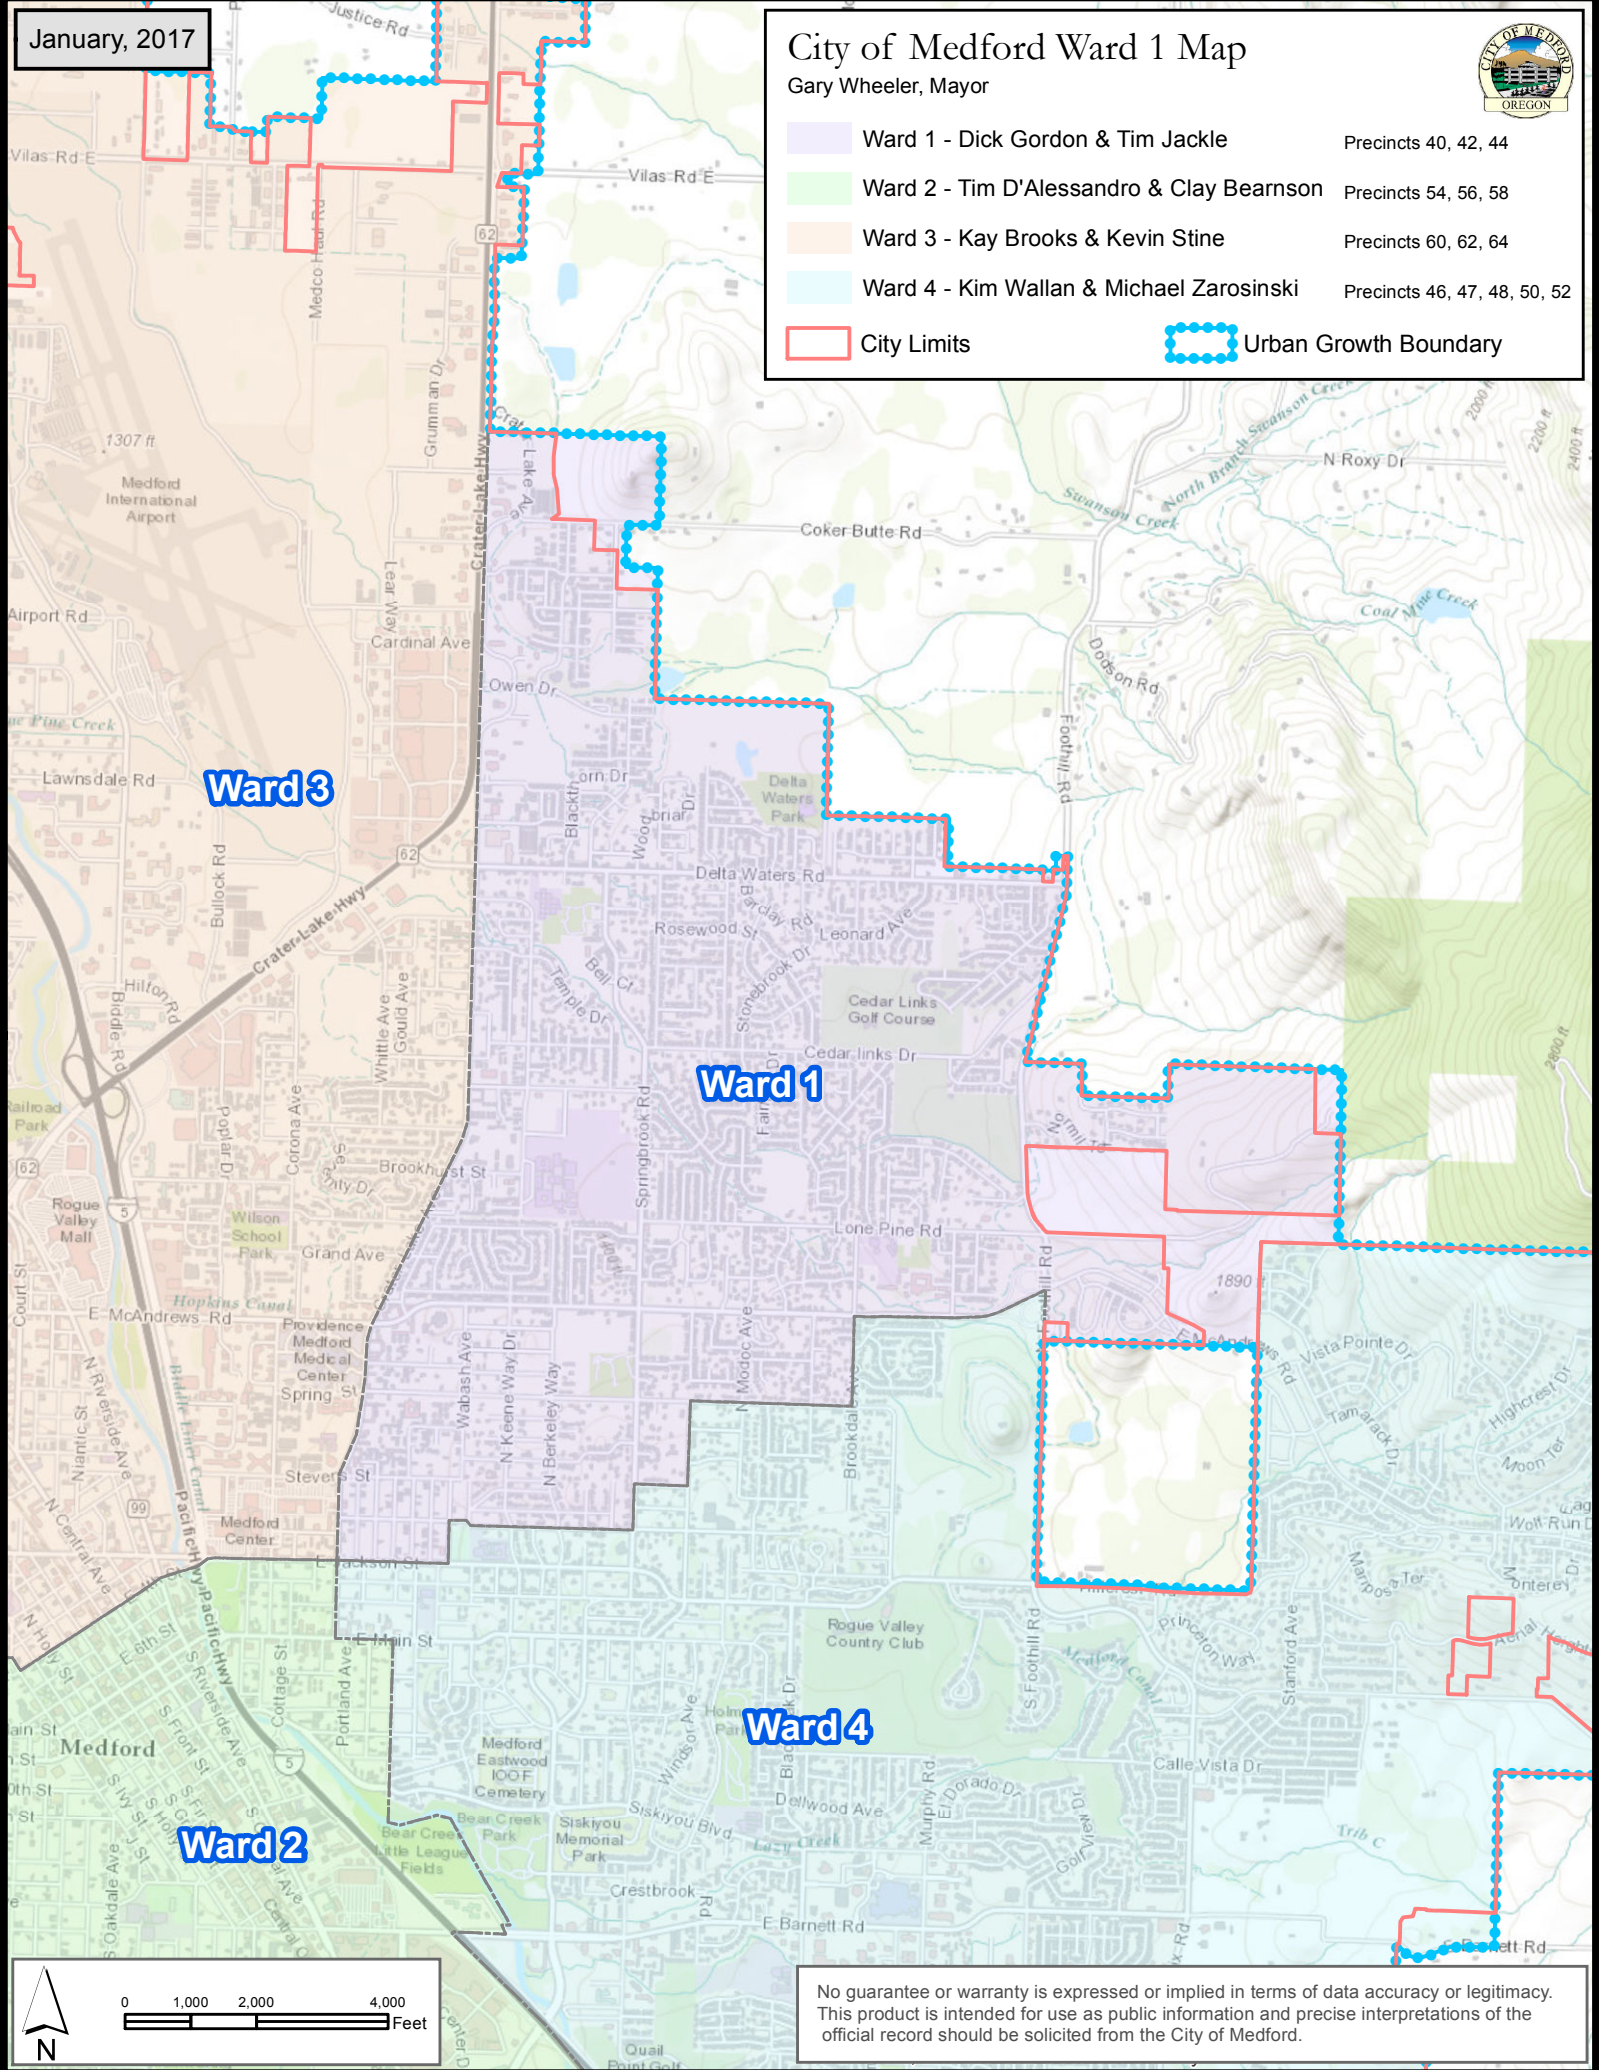

January, 2017

City of Medford Ward 1 Map

Gary Wheeler, Mayor

	Ward 1 - Dick Gordon & Tim Jackle	Precincts 40, 42, 44
	Ward 2 - Tim D'Alessandro & Clay Bearnson	Precincts 54, 56, 58
	Ward 3 - Kay Brooks & Kevin Stine	Precincts 60, 62, 64
	Ward 4 - Kim Wallan & Michael Zarusinski	Precincts 46, 47, 48, 50, 52
	City Limits	
	Urban Growth Boundary	