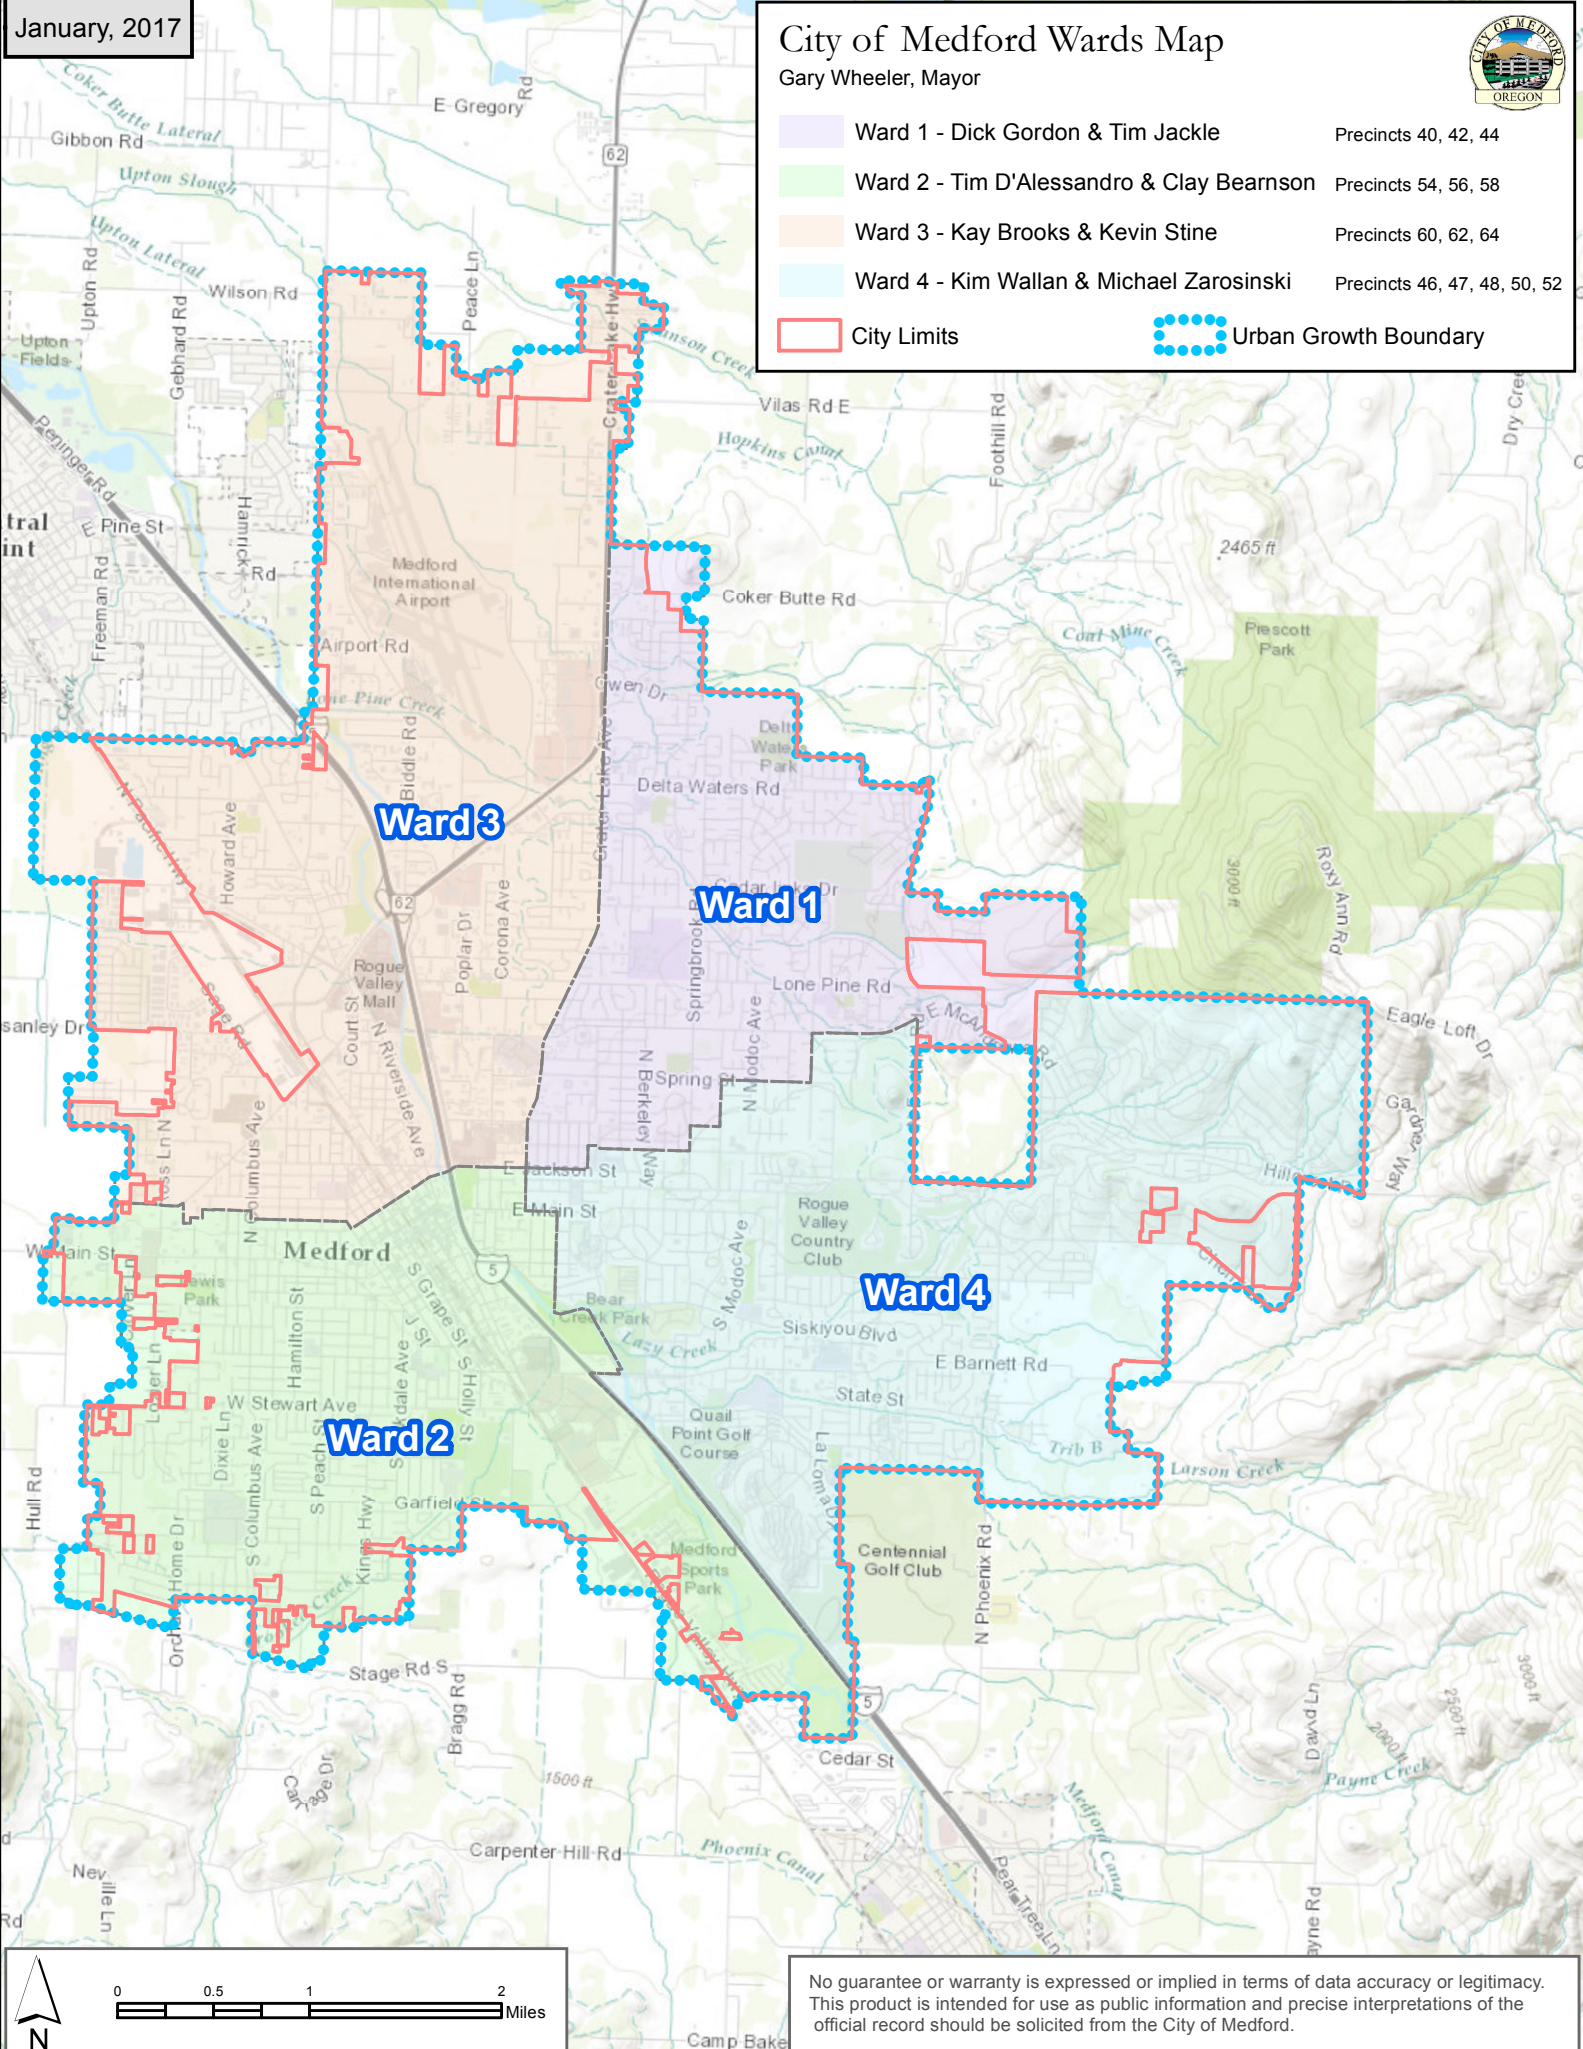

# City of Medford Wards Map

Gary Wheeler, Mayor

- Ward 1 - Dick Gordon & Tim Jackle      Precincts 40, 42, 44
- Ward 2 - Tim D'Alessandro & Clay Bearnson      Precincts 54, 56, 58
- Ward 3 - Kay Brooks & Kevin Stine      Precincts 60, 62, 64
- Ward 4 - Kim Wallan & Michael Zarosinski      Precincts 46, 47, 48, 50, 52
- City Limits
- Urban Growth Boundary

**Ward 3**

**Ward 1**

**Ward 4**

**Ward 2**

No guarantee or warranty is expressed or implied in terms of data accuracy or legitimacy. This product is intended for use as public information and precise interpretations of the official record should be solicited from the City of Medford.